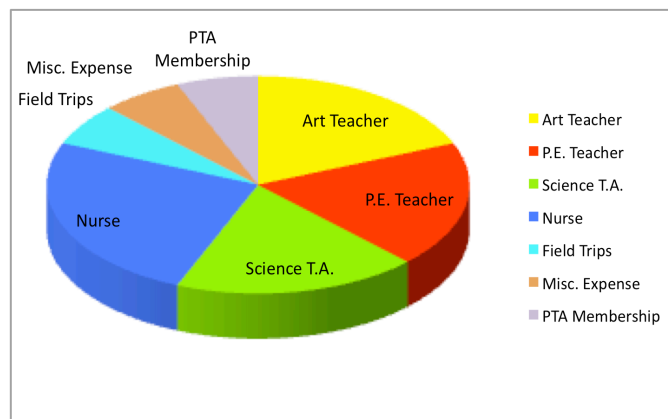

2013-14 Kester Programs & PTA Membership Drive

Welcome new and returning Kester families! We are looking forward to a great school year. Over the past couple of years, Kester has maintained an impressive Academic Performance Index (API) score above 900 out of a possible 1,000. Our API score reflects our school-wide educational strength. Congratulations to all the parents, staff, and students who have worked so hard to reach this achievement!

Our 2013–14 Kester Programs & PTA Membership Drive is under way. It is our biggest and most important fundraiser of the year. We **MUST** meet our goals if we are to continue the excellent progress and success that these programs provide to our children.

The hands-on science, art, P.E., and field trips our students receive to supplement their core learning in mathematics, language arts, and science is a huge part of what makes Kester's high achievement possible. The majority of the funding that supports these programs is not covered by LAUSD. Parents, families, and the community make it all possible with your donations that fund the programs displayed on the graph below.

Kester needs the participation of every family to reach our goal this year.

- Our goal this year is $80,000
- Our suggested donation is $160 per family, however, a donation of any amount is appreciated
- $10 of each family's donation goes toward a PTA membership.
- If your employer participates in a Matching Gift Program, this can help **double** your donation to our school!
- Grandparents, family and friends can also make a donation in your child's name
- Can you dig a little deeper? If we are able to exceed our goals by even 25–30%, we could start to invest in future projects

There are many ways you can contribute to the 2013–14 Kester Programs & PTA Membership Drive. See the back of this form for the options available to make your tax-deductible contribution.

Please help us reach our goal by making a donation today!!!

Thank you for your contribution and for making a difference for all our students!

Kate Scanlon Double
Principal

Doug Botti
President, Kester PTA